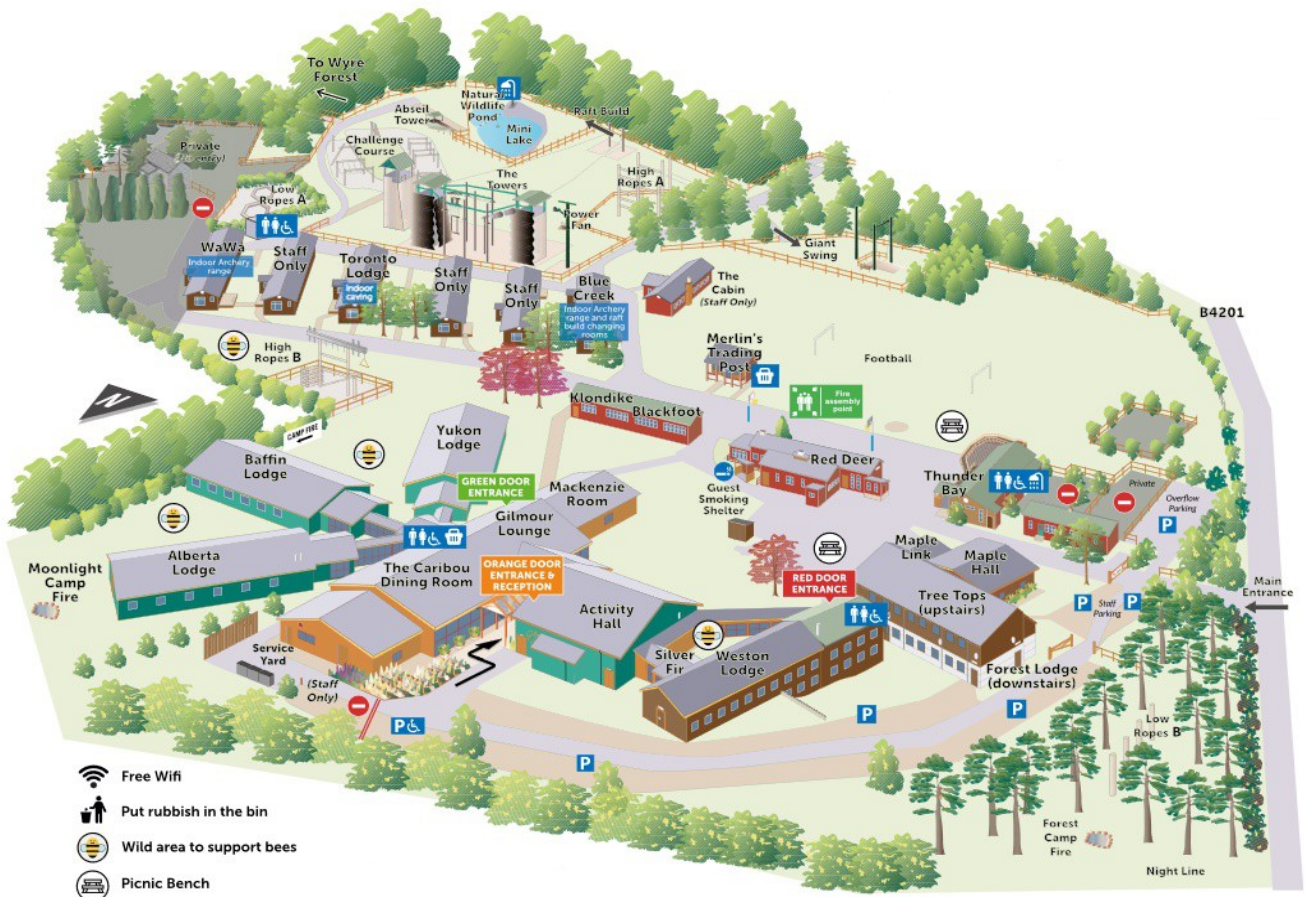

## Full site currently available 300 beds within 78 en-suite bedrooms

Price includes full board meals from Dinner on arrival to Lunch on departure and shared en-suite accommodation.

We kindly ask your group members to make up their own beds upon arrival, bed linen is provided by Centre at no extra cost.

SYMBIOSIS TREE FOR LIFE

JUST ONE HOUR  
FROM BIRMINGHAM  
ON THE EDGE OF THE  
WYRE FOREST

# EXPLORE OUR CONFERENCE AND ACTIVITY CENTRE

FOR SCHOOLS, CONFERENCES AND EVENTS, TRAINING COURSES,  
FELLOWSHIP WEEKENDS, CHURCH GROUPS, YOUTH CONFERENCES AND CAMPS

Situated within stunning countryside in rural Shropshire near Kidderminster, our unique location on a 25 acre site offers a real taste of the outdoors.

"A GREAT OUTDOOR ACTIVITIES CENTRE & CONFERENCE VENUE PROVIDING WIDE OPEN SPACE TO UNWIND, REFLECT AND EXPLORE. HIGH ROPES AND ARCHERY ARE AMONGST A NUMBER OF EXCITING ACTIVITIES AVAILABLE."